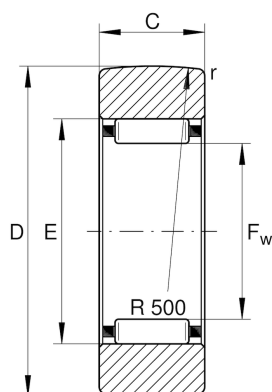

## RSTO10-X

Yoke type track roller

Schaeffler ID:  
0000537750000

Yoke type track rollers RSTO, without axial guidance, outer ring without ribs

#### Main Dimensions & Performance Data

D	30 mm	Outside diameter
$F_w$	14 mm	Under roller diameter
C	11.8 mm	Width, outer ring
$C_{r w}$	8,400 N	Basic dynamic load rating, radial
$C_{0r w}$	9,500 N	Basic static load rating, radial
$C_{ur w}$	1,390 N	Fatigue load limit, radial
$n_{DG}$	5,500 1/min	Speed on permanent grease lubrication
	44.31 g	Weight

#### Dimensions

E	20 mm	Raceway diameter outer ring
$r_{min}$	0.3 mm	Minimum chamfer dimension
R	500 mm	Radius of outer ring outside profile